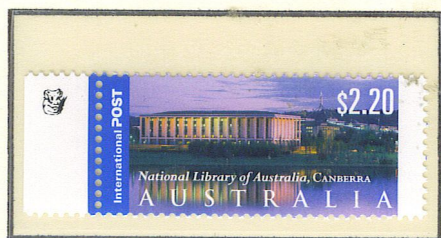

Australian International Stamps – Koala, Kangaroo Reprints

$2.20 National Library of Australia – Canberra

First Reprint: c. March – May 2003. Mint, Used. Showing one koala reprint indicator in left - right selvedge.