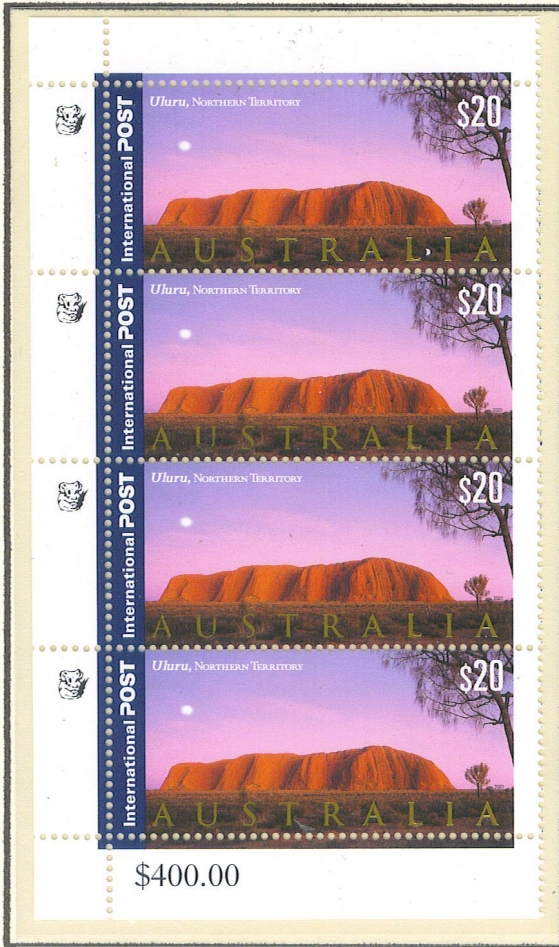

Australian International Stamps – Koala, Kangaroo Reprints

$20.00 Uluru – Northern Territory.

Designer: Stacey Zass and Symone Lambert, Australia Post Graphic Design Studio.

Lithography: by McPhersons.

Perforations: 13.87 x 14.55

First Reprint: c. January – February 2020
One koala reprint indicator in left selvedge.