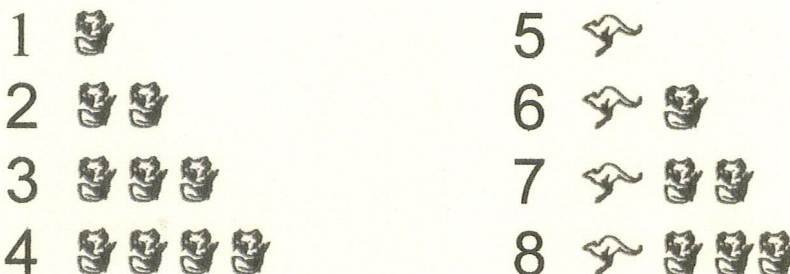

Australian International Stamps. Koala – Kangaroo Count

With the introduction of the Goods and Services Tax (GST) which came into operation on 1st July 2000, changes in the GST Act and the Postal Services Act, International postage stamps are exempt from the GST.

The internal postage within Australia attracted the 10% GST. International Post was exempt from the 10% GST. Australia Post had to distinguish between the internal use and the overseas postage.

Australian International Postage Stamps have a blue bar on the left-hand side of the stamp with the words 'International Post' printed in white in the blue bar.

The first issue of international stamps was issued on 20/06/2000 showing panorama views of Australia. The set of 8 ranging from .50c up to $10.00. were taken by designer Beth McKinlay from photographs of the views printed.

KOALA COUNT

Reference:
ACSC catalogues.
Internet sites.
Australian Stamp Bulletin.
Australia Post.
Australian Government Acts.