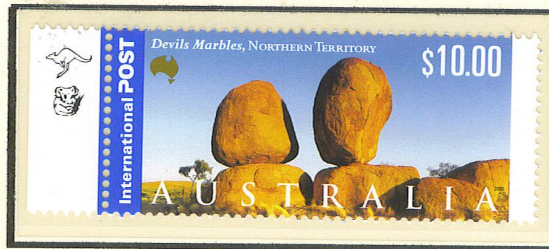

Australian International Stamps – Koala, Kangaroo Reprints

$10.00 Devils Marbles – Northern Territory

Sixth Reprint: c. January – February 2011. One kangaroo one koala reprint indicator in left selvedge.