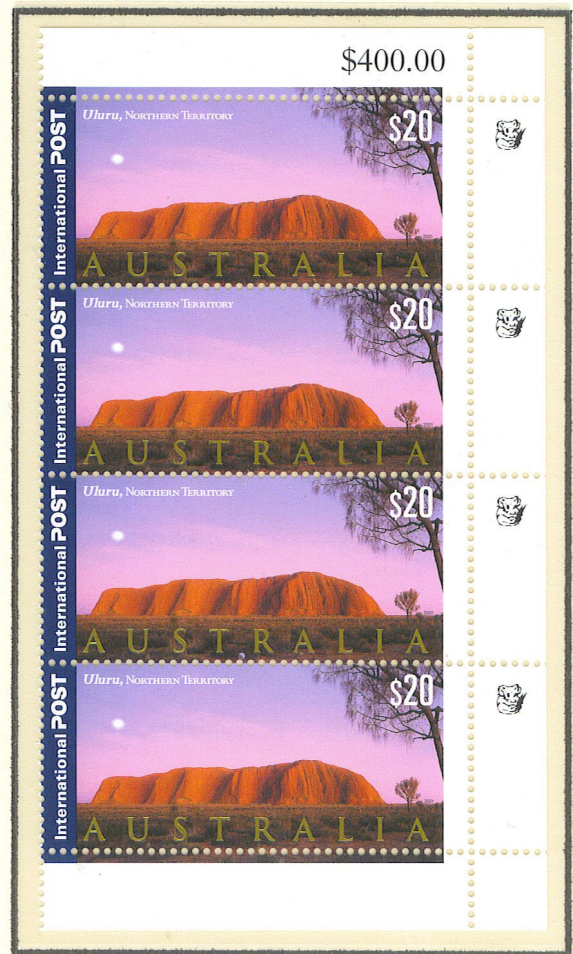

First Reprint: c. January – February 2022.
One koala reprint indicator in right selvedge.