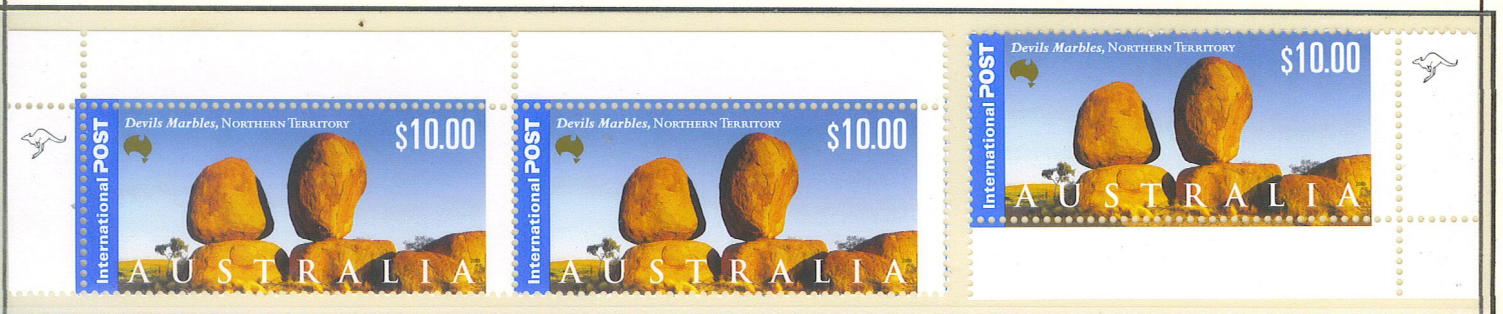

Fifth Reprint: c. September – October 2009. One kangaroo reprint indicator in left - right selvedge from top left bottom right corners of sheet.